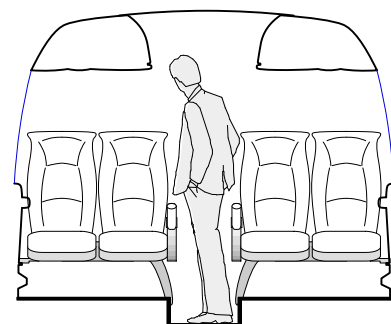

CENTRE SECTION C-C

FRONT SECTION B-B

WIBRO BRANDING BOARD

PRESENTER SEAT

32" FLATSCREEN WITH DVD PLAYER IN LOWER CUPBOARD

FRONT ENTRANCE

SETOUT PALN

EMERGENCY EXIT

BRANDING STRIP ON TABLE

WIBRO BRANDING STRIP - CONTINUOUS TO WINDOWS

CONTINENTAL ENTRANCE / EXIT

SMALL SLAVE SCREEN

WIBRO BRANDING BOARD

PRESENTER SEAT

STANDARD SECTION A-A

S SAMSUNG STAFF / CREW ALLOCATED SEAT

WIBRO SHUTTLE PLAN LAYOUT

SCALE: 1:25 @A1 & 1:50 @ A3