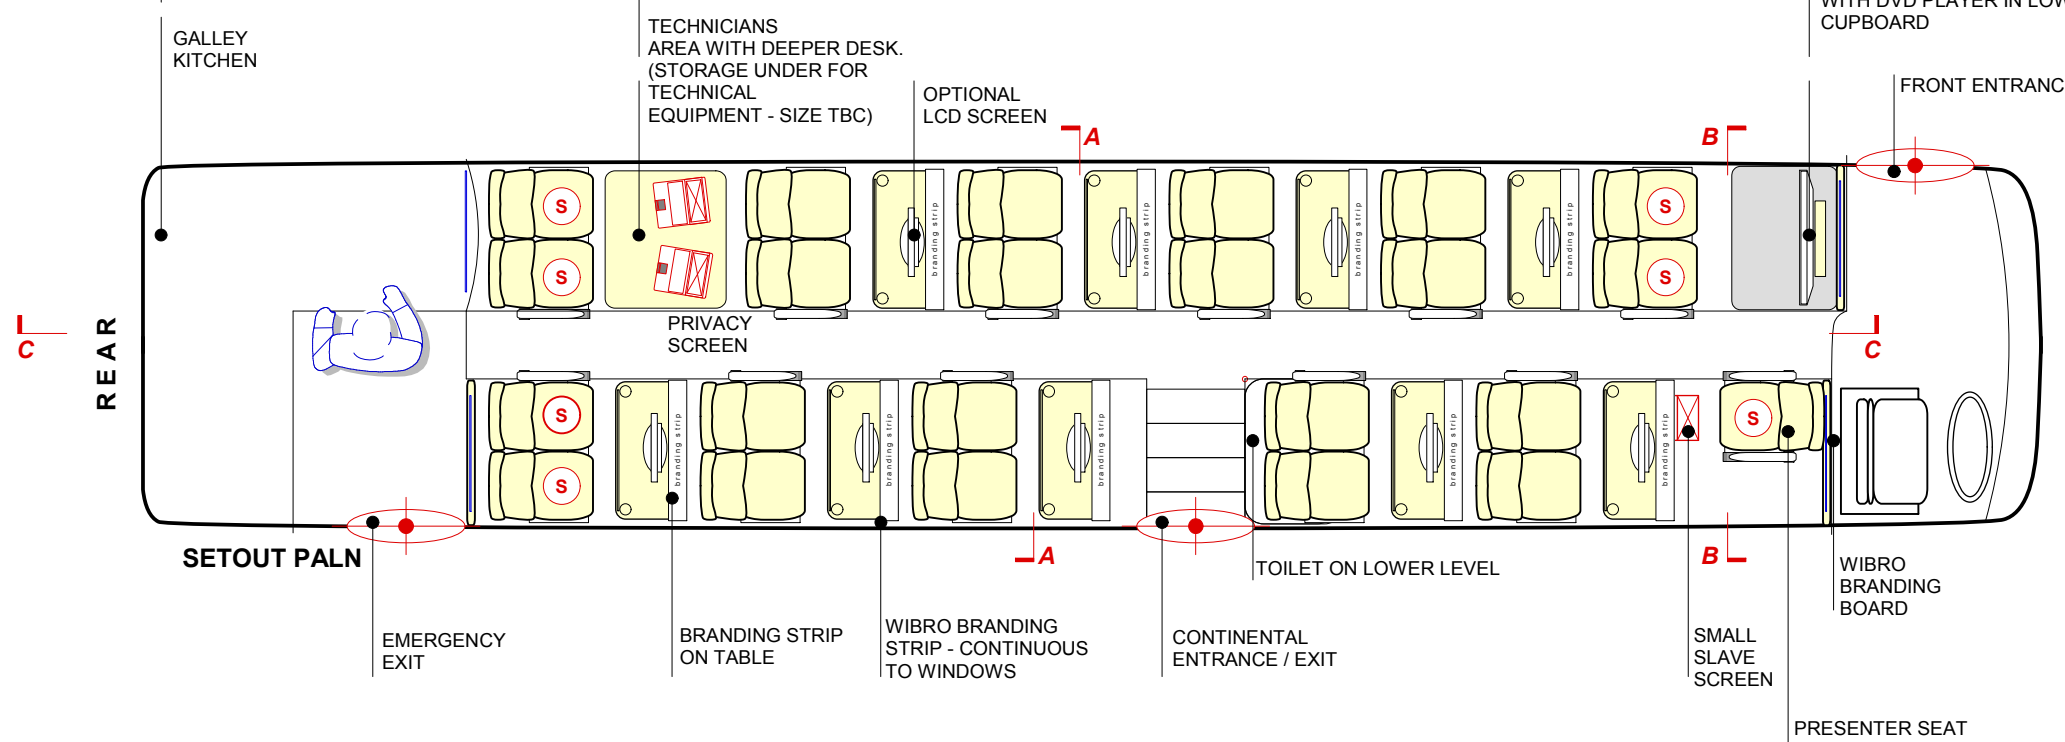

CENTRE SECTION C-C

FRONT SECTION B-B

WIBRO BRANDING BOARD

PRESENTER SEAT

32" FLATSCREEN WITH DVD PLAYER IN LOWER CUPBOARD

FRONT ENTRANCE

SETOUT PALN

EMERGENCY EXIT

BRANDING STRIP ON TABLE

WIBRO BRANDING STRIP - CONTINUOUS TO WINDOWS

CONTINENTAL ENTRANCE / EXIT

SMALL SLAVE SCREEN

WIBRO BRANDING BOARD

PRESENTER SEAT

STANDARD SECTION A-A

S SAMSUNG STAFF / CREW ALLOCATED SEAT

WIBRO SHUTTLE PLAN LAYOUT

SCALE: 1:25 @A1 & 1:50 @ A3