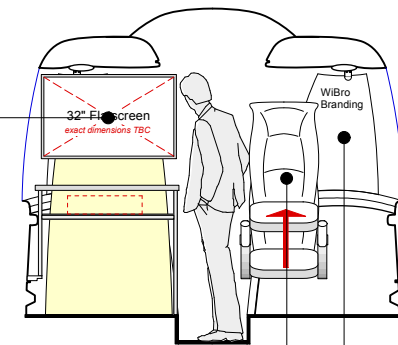

CENTRE SECTION C-C

FRONT SECTION B-B

WIBRO BRANDING BOARD

PRESENTER SEAT

32" FLATSCREEN WITH DVD PLAYER IN LOWER CUPBOARD

FRONT ENTRANCE

SETOUT PALN

EMERGENCY EXIT

BRANDING STRIP ON TABLE

WIBRO BRANDING STRIP - CONTINUOUS TO WINDOWS

CONTINENTAL ENTRANCE / EXIT

SMALL SLAVE SCREEN

WIBRO BRANDING BOARD

PRESENTER SEAT

STANDARD SECTION A-A

S SAMSUNG STAFF / CREW ALLOCATED SEAT

WIBRO SHUTTLE PLAN LAYOUT

SCALE: 1:25 @A1 & 1:50 @ A3